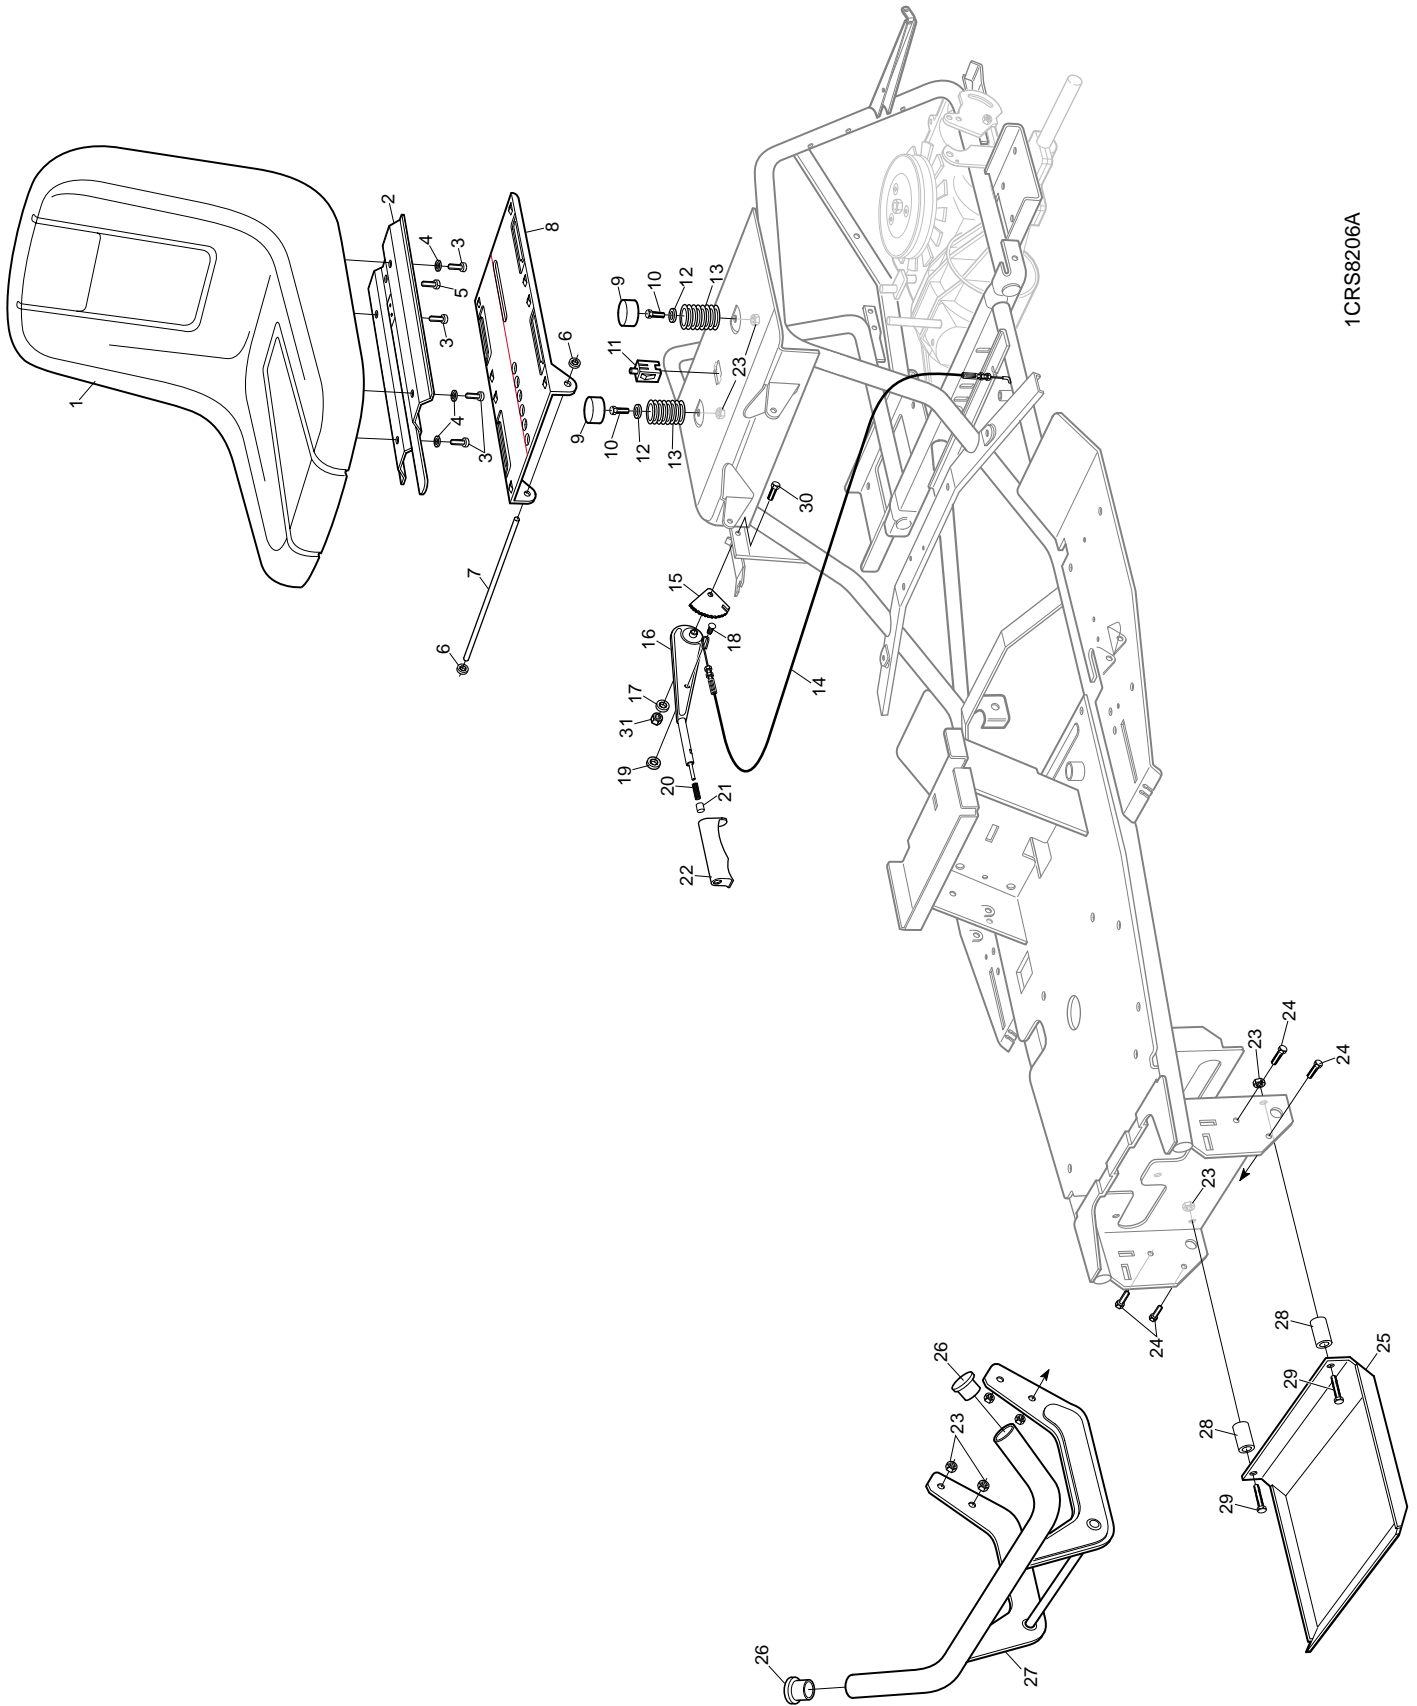

1CRS8206A

ITEM NO.	DESCRIPTION.	PART NO.	QTY.	ITEM NOTE.
1	Seat	AL514167	1	
2	Seat Plate	AL514611	1	
3	Screw	AL700051	4	
4	Washer	AL701765	4	
5	Bolt	AL518560	1	
6	Star Washer	AL510566	2	
7	Articulated Rod	AL51414130	1	
8	Base - Seat	AL514612	1	
9	Cap Cover	AL514346	2	
10	Screw	AL701006	2	
11	Seat Switch	AL514327	1	
12	Washer	AL700150	2	
13	Spring	AL514307	2	
14	Cable	AL514157	1	
15	Gear Segment	AL625877	1	
16	Lever	AL514224	1	
17	Washer	AL700151	1	
18	Bolt	AL704264	1	
19	Washer - Star	AL504729	1	
20	Spring	AL2045480006	1	
21	Button	AL2042850001	1	
22	Grip Handle	AL375725	1	
23	Nut	AL700121	4	
24	Bolt	AL700545	4	
25	Heat - Deflector	AL521475	1	
26	Plug	AL504516	2	
27	Bar - Front	AL52173101	1	
28	Rocker Stop	AL514299	2	
29	Screw	AL701011	2	
30	Bolt	AL701070	1	
31	Nut	AL700122	1